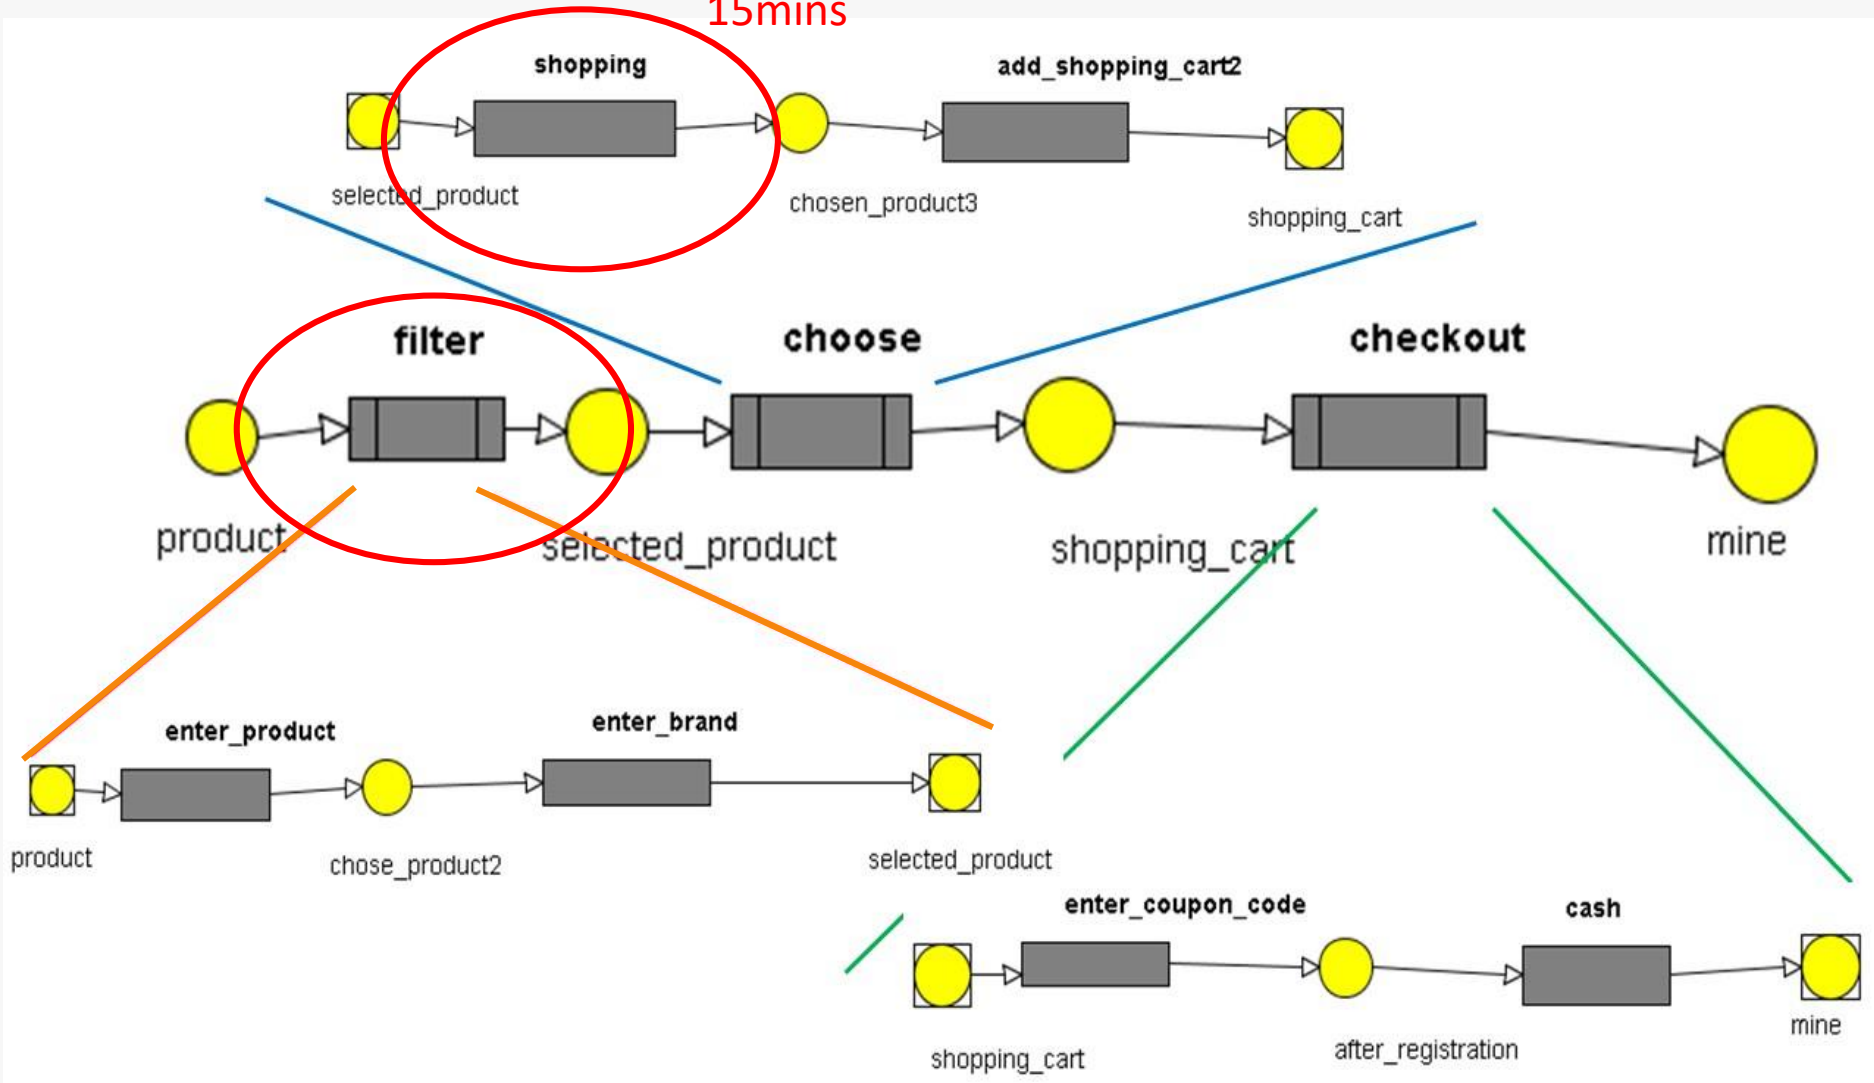

If it takes lots of time, we may give up shopping on this online store.

So, why not use a filter to narrow the range and reduce the time on searching?

02

INCOME

AS-IS INCOME MODEL

TO-BE INCOME MODEL

15mins

INCOME MODEL RESULTS

<u>ASIS</u>	Count	Times(Hours)	<u>TOBE</u>	Count	Times(Hours)
Choose	40	13.444	filter	40	0.222
Checkout	40	1.444	Choose	40	10.111
Sum	80	14.889	Checkout	40	0.778
			Sum	120	11.111

- At beginning, we set 40 customers.
- Due to apply the filter procedure, we could reduce more than **3.5hours** that customers spend on searching their products on this online shop.

INCOME MODEL RESULTS

Up to \$100

**FREE
Shipping**

Up to \$1500, Get \$100 free!

**Enter the coupon code
Get 20% off !**

03

ER-Model

ER-MODEL