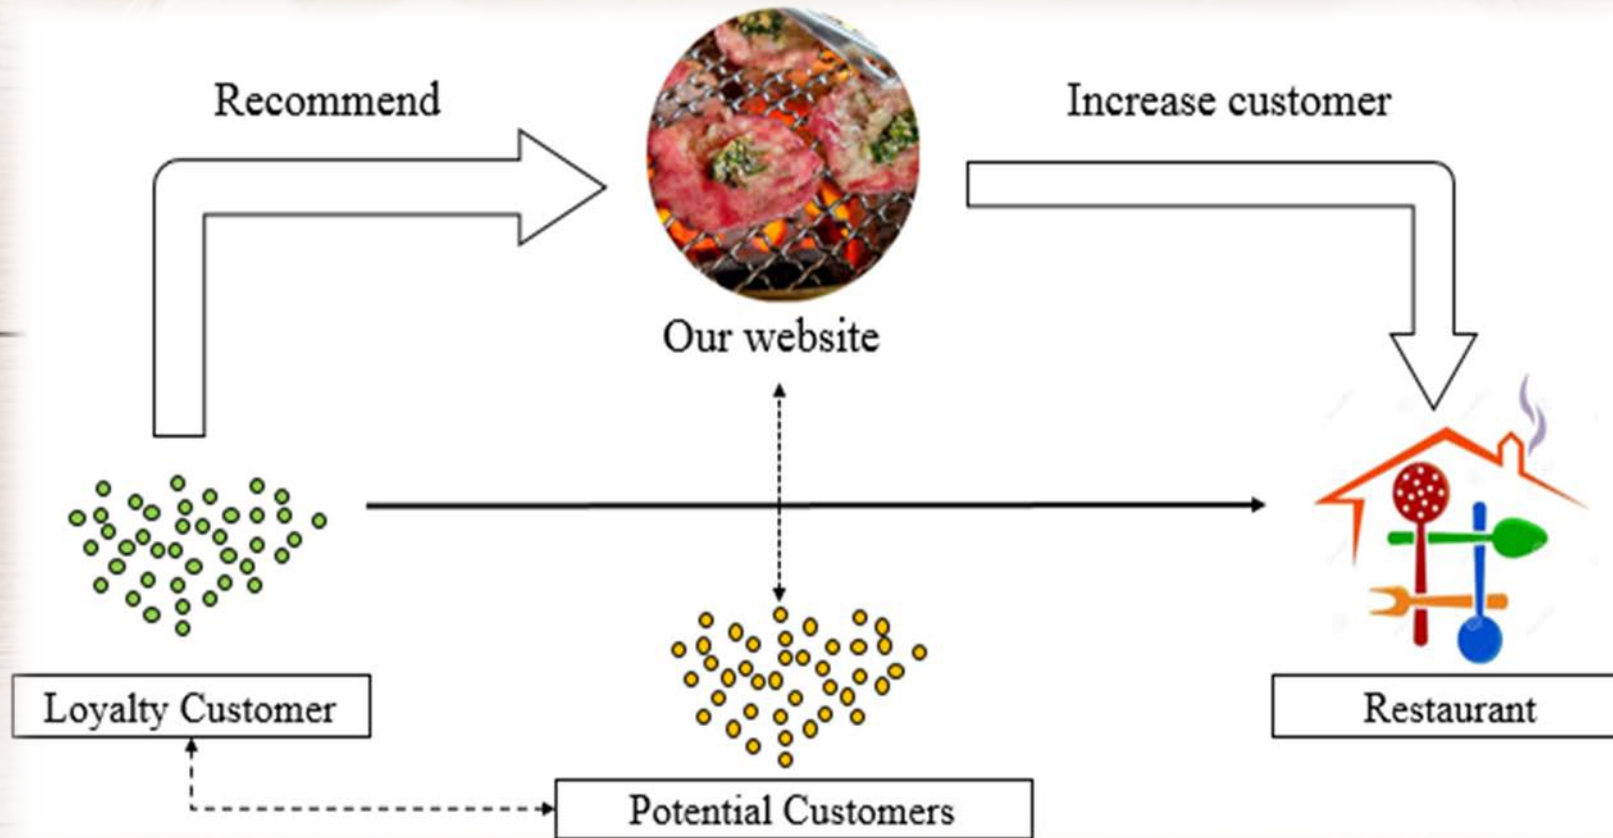

陳柏任

Background

Edge man every where.

People are shy.

Without channel.

Purpose

Have a chance to get new friends.

More customer for restaurant.

Share the promotion.

Main concept

Demo

Future works

Web crawling
and text mining

Combine with apps.

Other activities