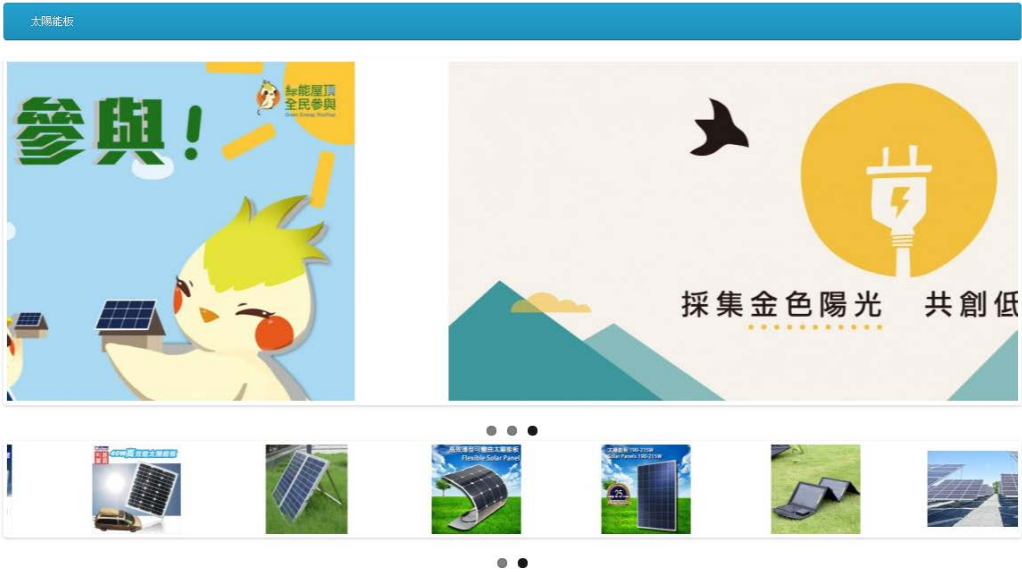

■ **As-is model**

選購太陽
能板

到府安裝

物聯網監
控

■ **To-be model**

- Make the world better. Attract more people to participate

Why

- On the internet

Where

- At any time

When

Who

- Anyone who loves the earth

How

Demo

http://140.114.54.94/group1a/HW3_106034549/solar%20panel/

■ Future directions

- Use the actual IoT device to collect data (solar panel 、 arduino).
- Website and App user interface optimization.

The slide features decorative elements consisting of multiple thin, curved lines on both the left and right sides. These lines are arranged in concentric, overlapping patterns that sweep across the page, creating a sense of motion and depth. The lines vary in style, including solid and dashed lines, and are rendered in a light gray color.