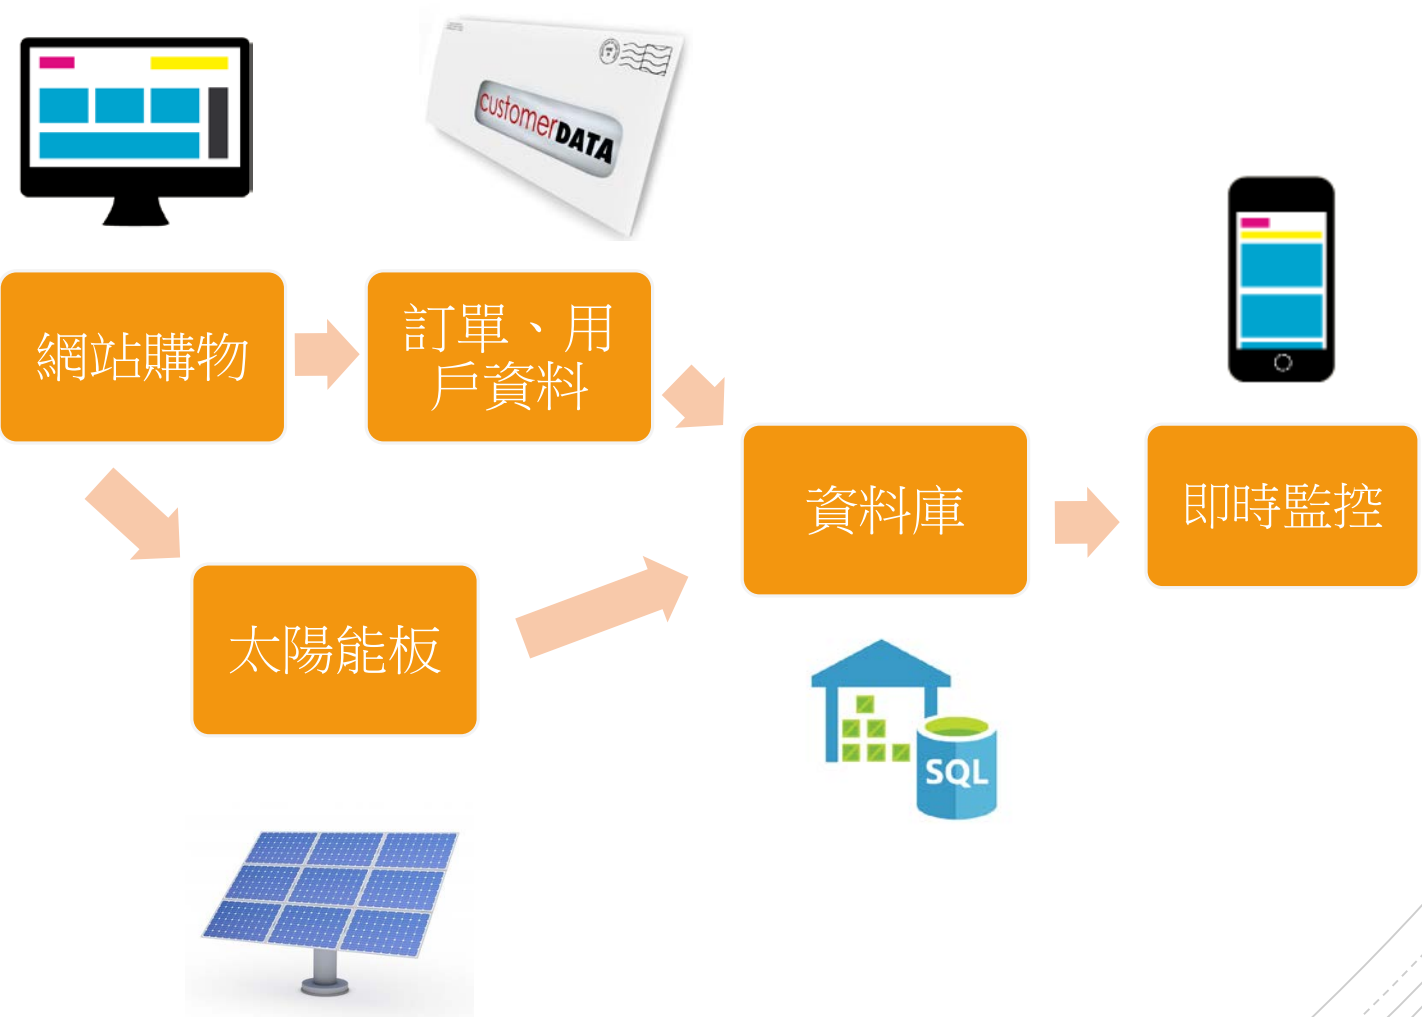

■ **As-is model**

選購太陽
能板

到府安裝

物聯網監
控

■ **To-be model**

- Make the world better. Attract more people to participate

Why

- On the internet

Where

- At any time

When

Who

- Anyone who loves the earth

How

Demo

http://140.114.54.94/group1a/HW3_106034549/solar%20panel/

■ Future directions

- Use the actual IoT device to collect data (solar panel 、 arduino).
- Website and App user interface optimization.

The slide features decorative elements consisting of multiple thin, curved lines on both the left and right sides. These lines are arranged in concentric, overlapping patterns that sweep across the page, creating a sense of motion and depth. The lines vary in style, including solid and dashed lines, and are rendered in a light gray color.