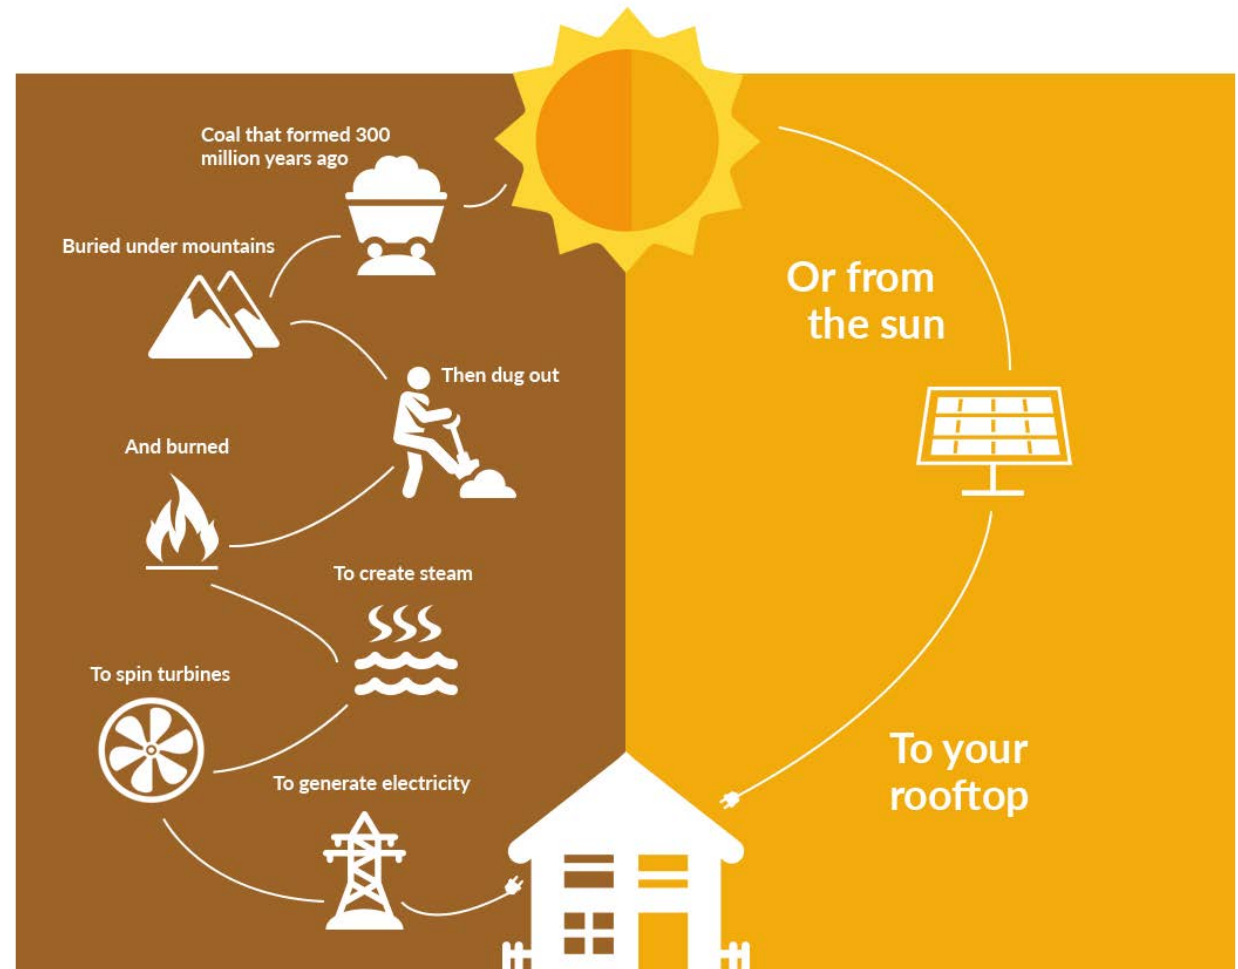

■ **As-is model**

選購太陽
能板

到府安裝

物聯網監
控

■ **To-be model**

- Make the world better. Attract more people to participate

Why

- On the internet

Where

- At any time

When

Who

- Anyone who loves the earth

How

Demo

http://140.114.54.94/group1a/HW3_106034549/solar%20panel/

■ Future directions

- Use the actual IoT device to collect data (solar panel 、 arduino).
- Website and App user interface optimization.

The slide features decorative elements consisting of multiple thin, curved lines on both the left and right sides. These lines are arranged in concentric, overlapping patterns that sweep across the page, creating a sense of motion and depth. The lines vary in style, including solid and dashed lines, and are rendered in a light gray color.